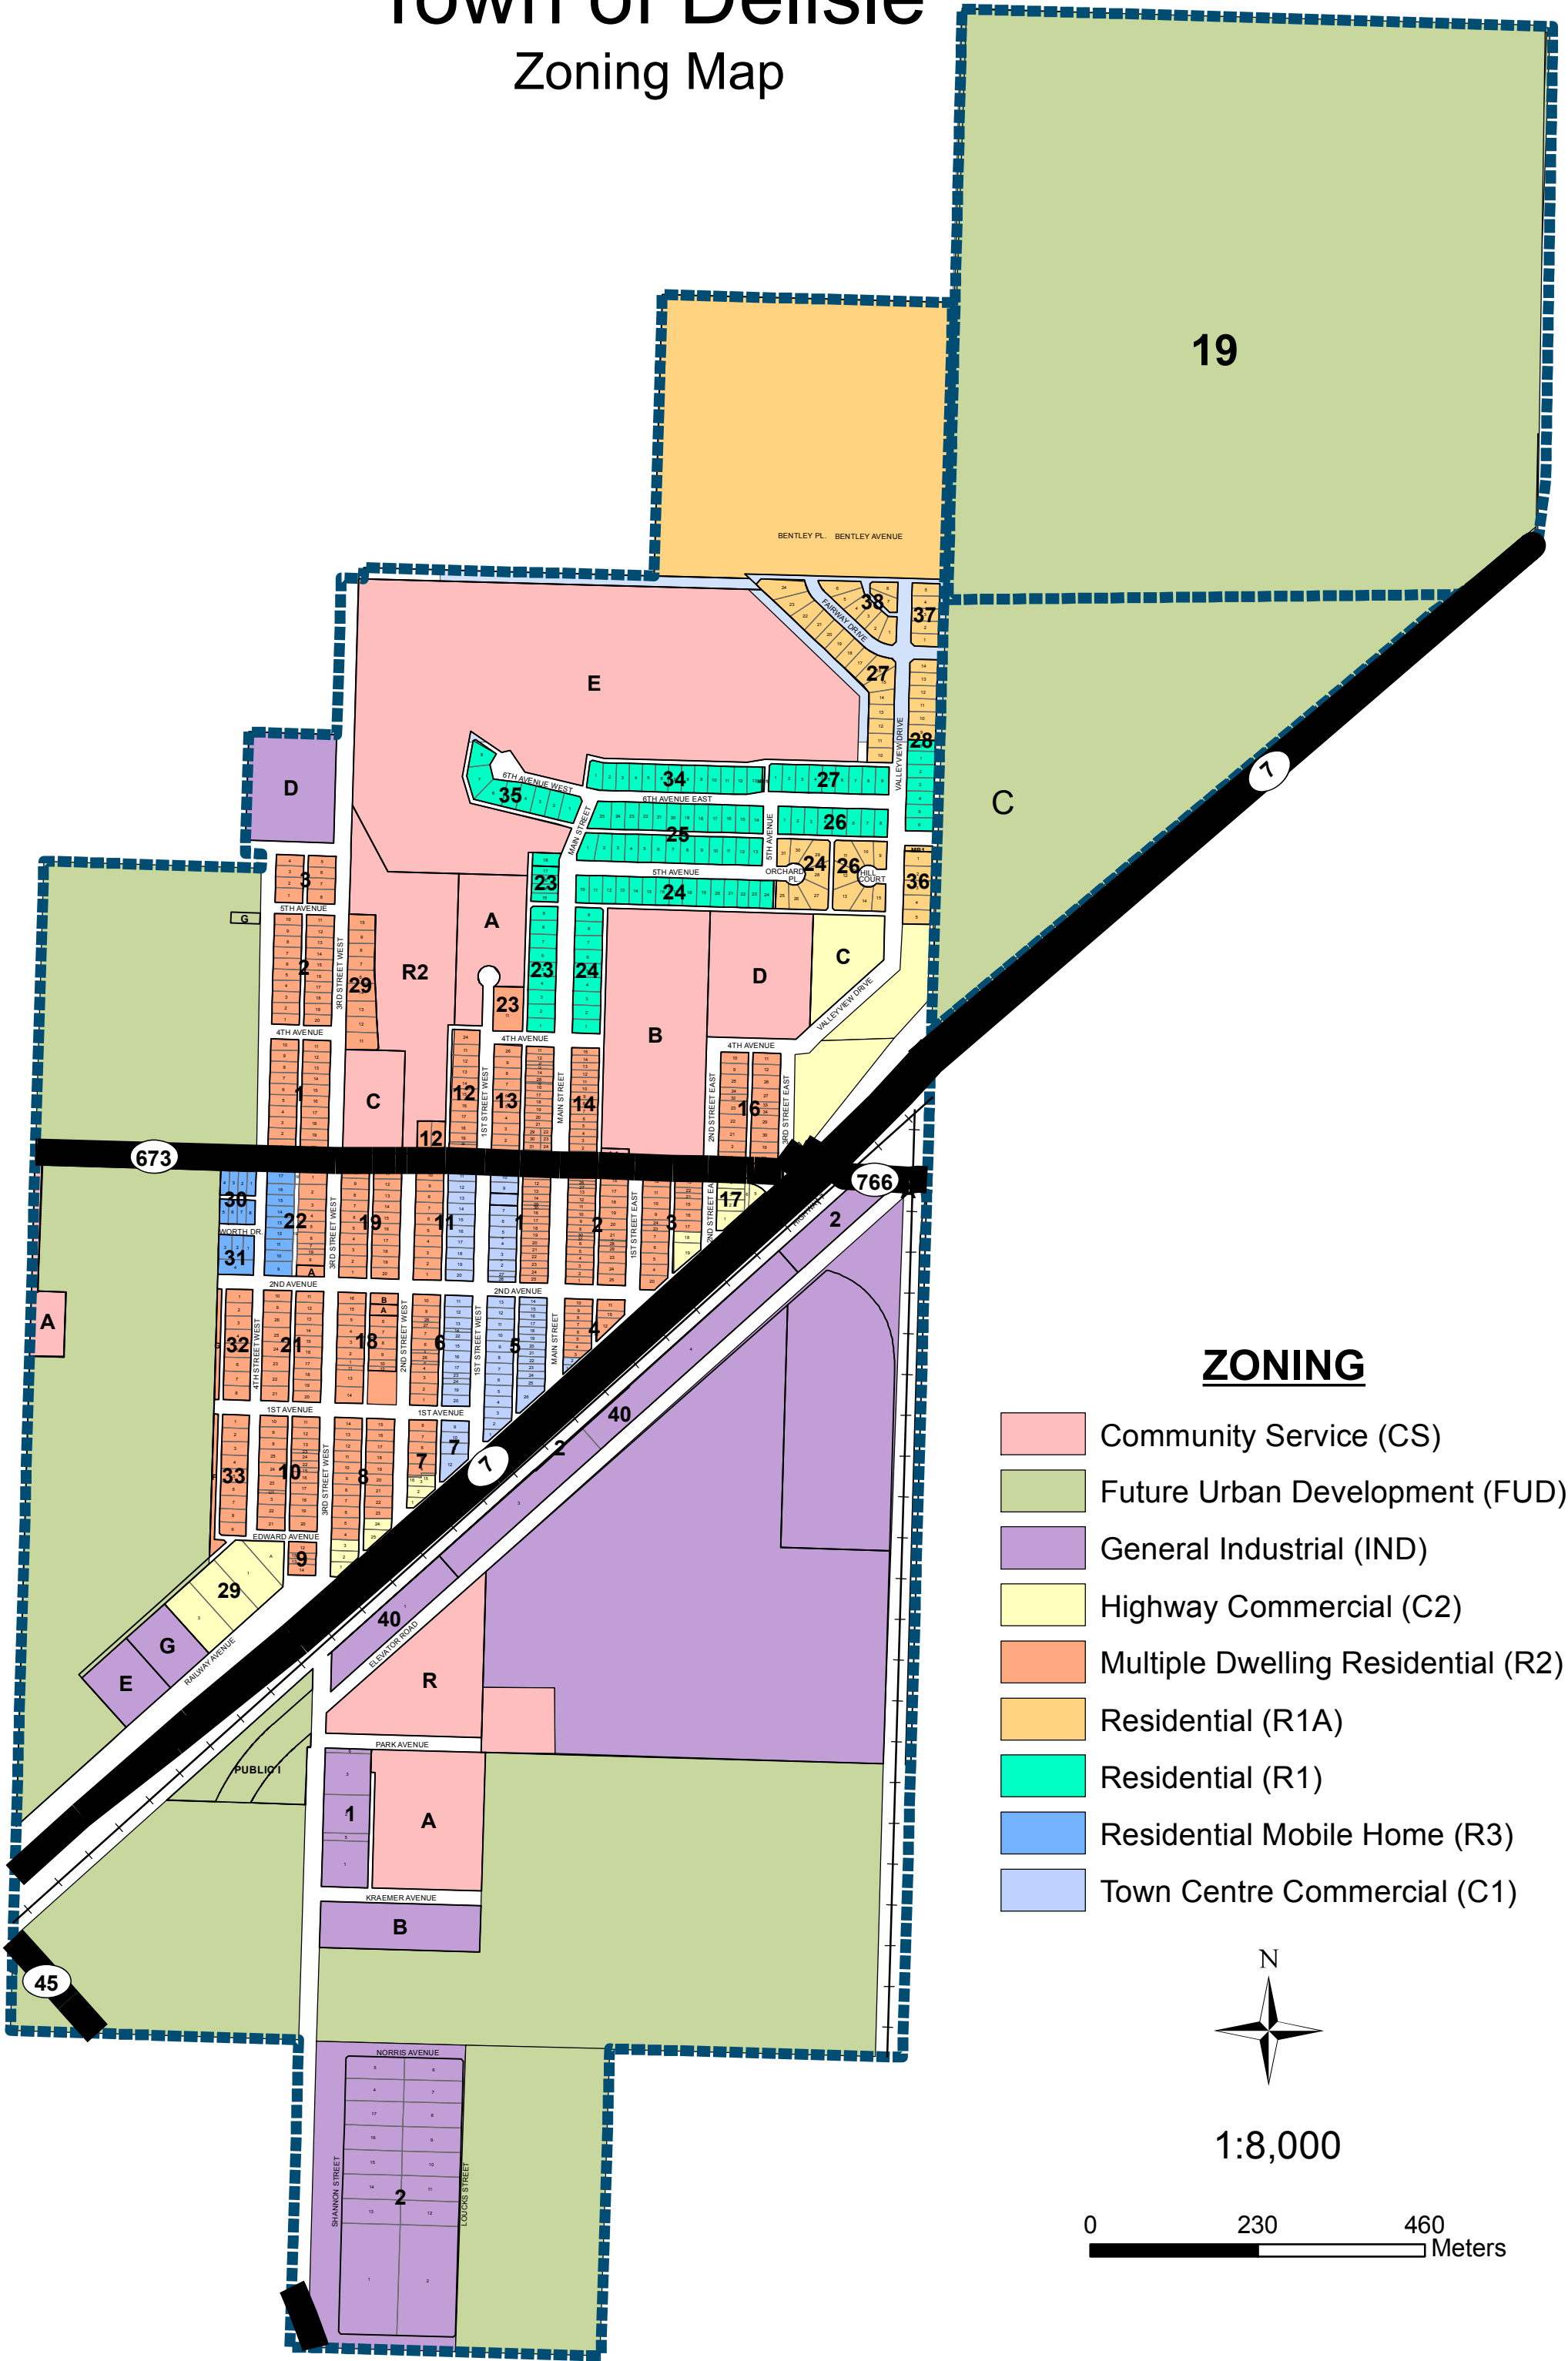

Town of Delisle Zoning Map

19

C

1

673

766

ZONING

- Community Service (CS)
- Future Urban Development (FUD)
- General Industrial (IND)
- Highway Commercial (C2)
- Multiple Dwelling Residential (R2)
- Residential (R1A)
- Residential (R1)
- Residential Mobile Home (R3)
- Town Centre Commercial (C1)

1:8,000

0 230 460 Meters